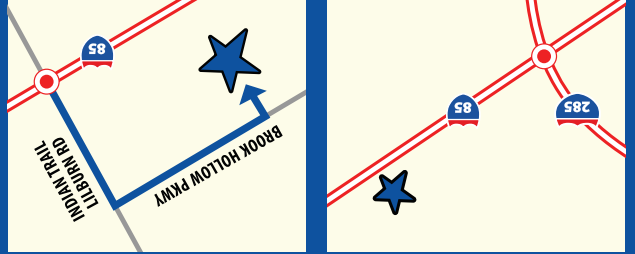

IT'S A PARTY!  
AND YOU'RE INVITED!

WWW.MALIBUGRANDPRIX.COM.COM  
770.416.7630  
NORCROSS, GA 30071  
5400 BROOK HOLLOW PKWY.

From I-85 North and I-285  
From I-285 take the I-85 North exit. On I-85 North take exit  
#101, Indian Trail Road, take a LEFT off the exit ramp. Go to  
the first light, and take a LEFT onto Brook Hollow Parkway.  
Malibu Grand Prix is located a half mile ahead on the LEFT.