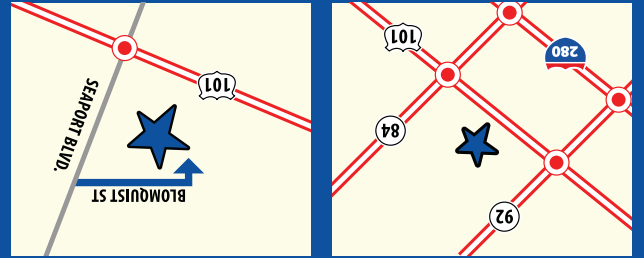

WWW.MALIBUGRANDPRIX.COM

650.366.6442

REDWOOD CITY, CA 94063

340 BLOMQUIST ST.

From The North  
Take the 101 freeway to the Woodside Road/Seaport Boulevard exit. Follow the fork in the road to SEAPORT Boulevard (East). Make a LEFT at the first stop light onto Blomquist Street. Malibu Grand Prix is the first driveway on your LEFT, Malibu Castle is just a bit further on your LEFT.