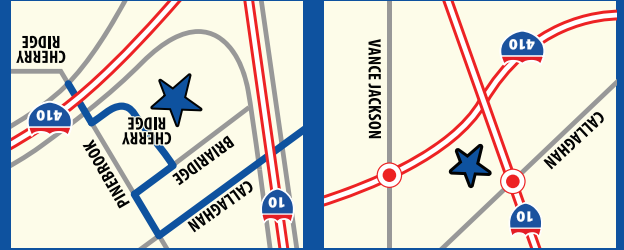

IT'S A PARTY!  
AND YOU'RE INVITED!

WWW.MALIBUGRANDPRIX.COM.COM

210.341.6664

SAN ANTONIO, TX 78230

3330 CHERRY RIDGE DR.

From the Riverwalk  
Take I-10 WEST from downtown approximately 12 miles to  
Medical Drive. Exit Medical Drive and take the turn around.  
Follow the access road to Callaghan and turn LEFT. Proceed  
one block to Pinebrook and turn RIGHT. Follow Pinebrook as  
it curves to the 4 way stop. At the 4 way stop, turn LEFT to get  
to the Castle.